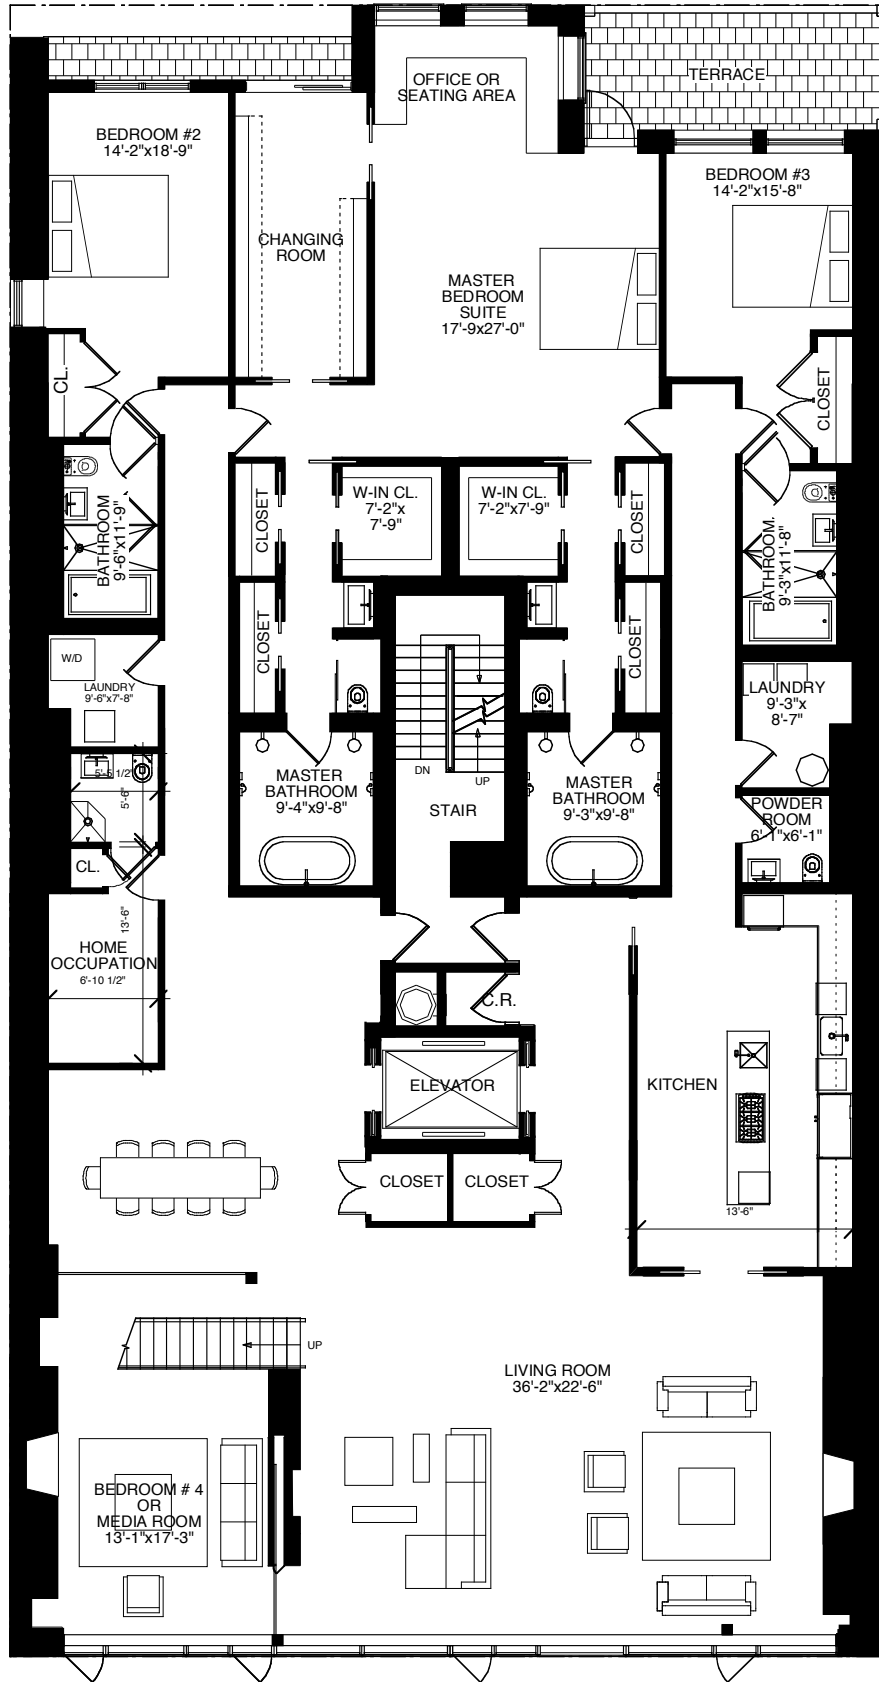

# 157 EAST 84TH STREET, NEW YORK, NY

1402 SQ.FT.

UNIT PH - PENTHOUSE

**ADG, Architecture and Design, P.C.**

The unit layout, square footage and dimensions are approximate and subject to normal construction variances and tolerances.  
Square footage exceeds usable floor area.

SCALE 0 5' 10'