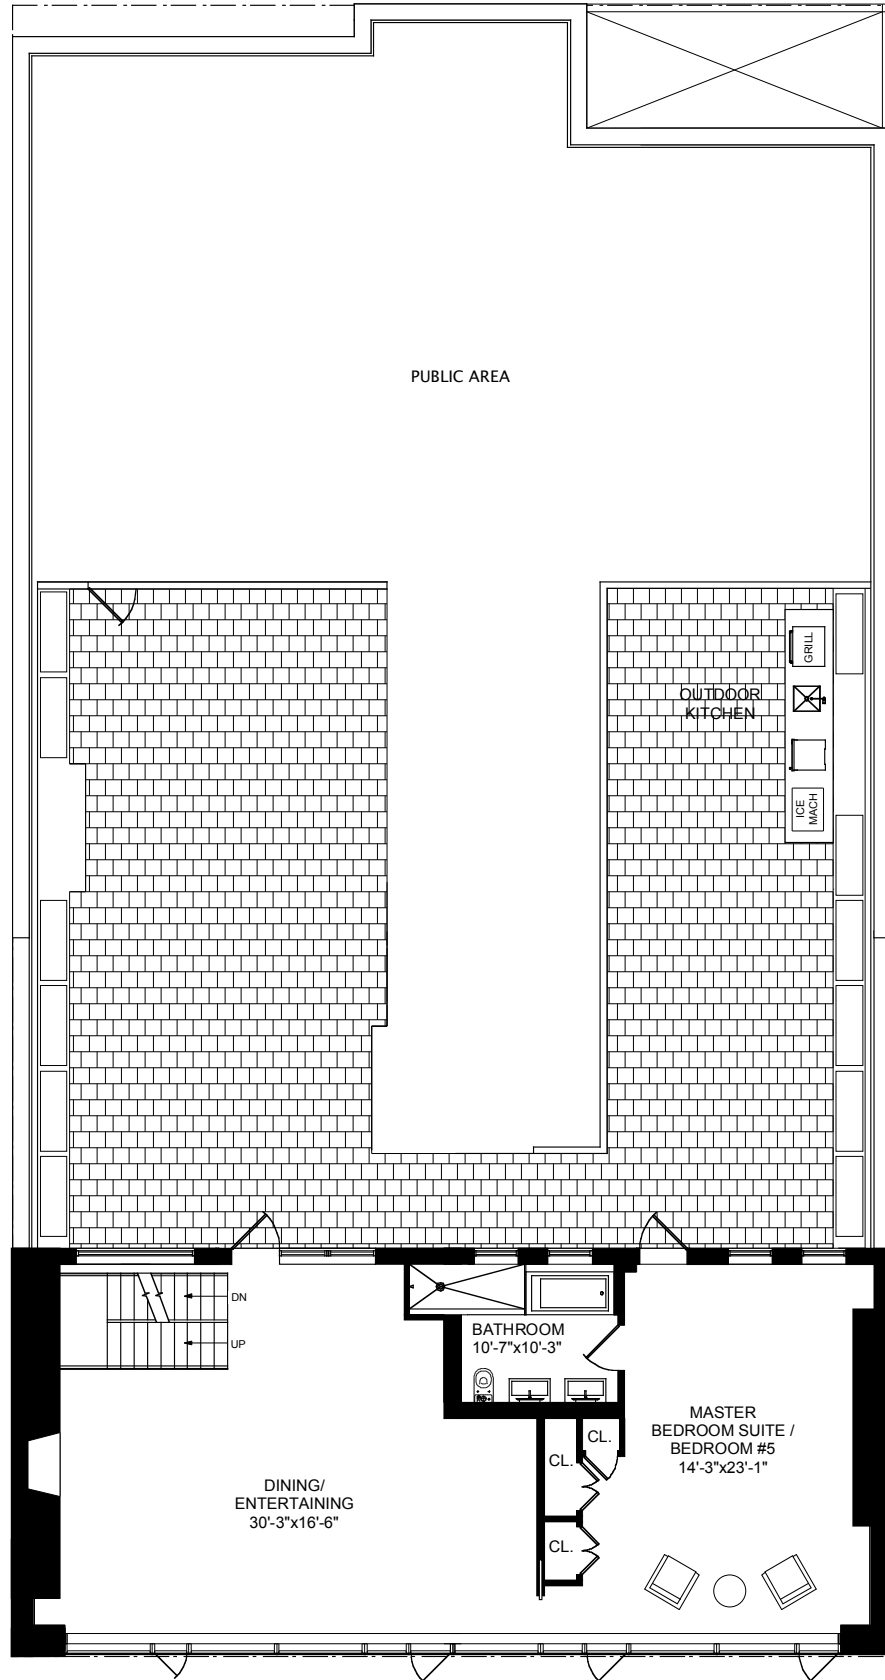

# 157 EAST 84TH STREET, NEW YORK, NY

1402 SQ.FT.

UNIT PH - PENTHOUSE

**ADG, Architecture and Design, P.C.**

The unit layout, square footage and dimensions are approximate and subject to normal construction variances and tolerances.  
Square footage exceeds usable floor area.

SCALE 0 5' 10'